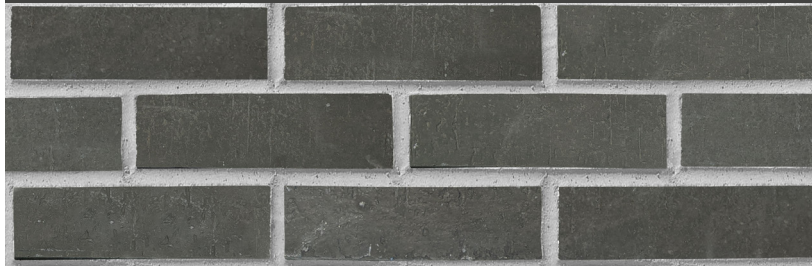

BODY 2 + GARAGE

SHERWIN WILLIAMS
SW 7063: NEBULOUS WHITE

ACCENT

SHERWIN WILLIAMS
SW 7069: IRON ORE

BRICK

WIRE CUT BRICK
SMOKE

All imagery is 'representational' and intended for preliminary color/material review. All final color/material choices should be made from actual samples provided by product manufacturer.